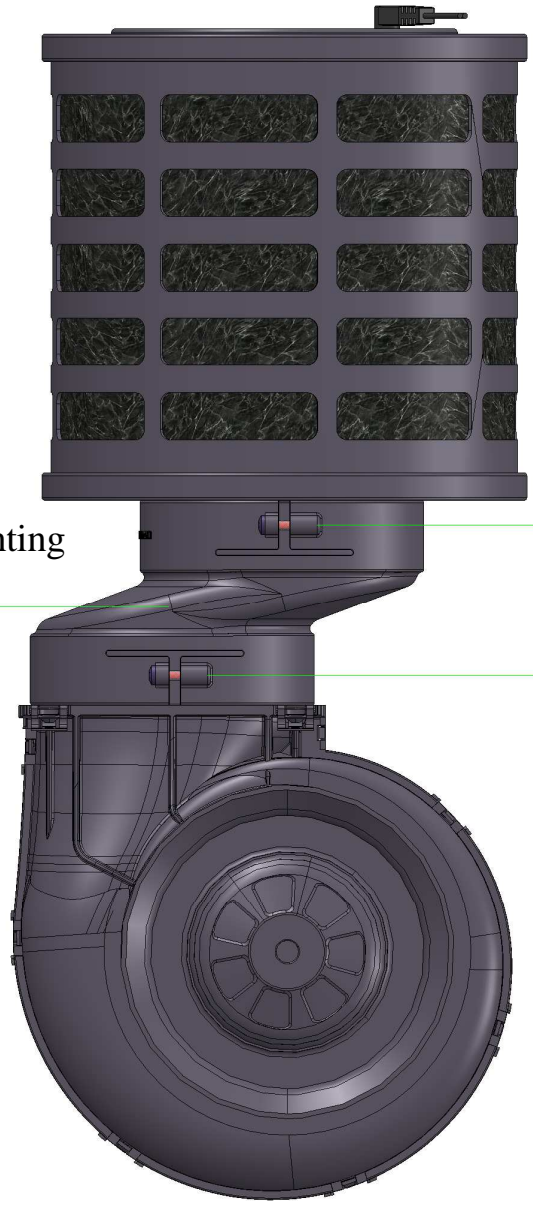

excentric mounting
art. 007

2x schroef 2.9x19mm (0.11"x0.75")

excentric mounting
art. 008