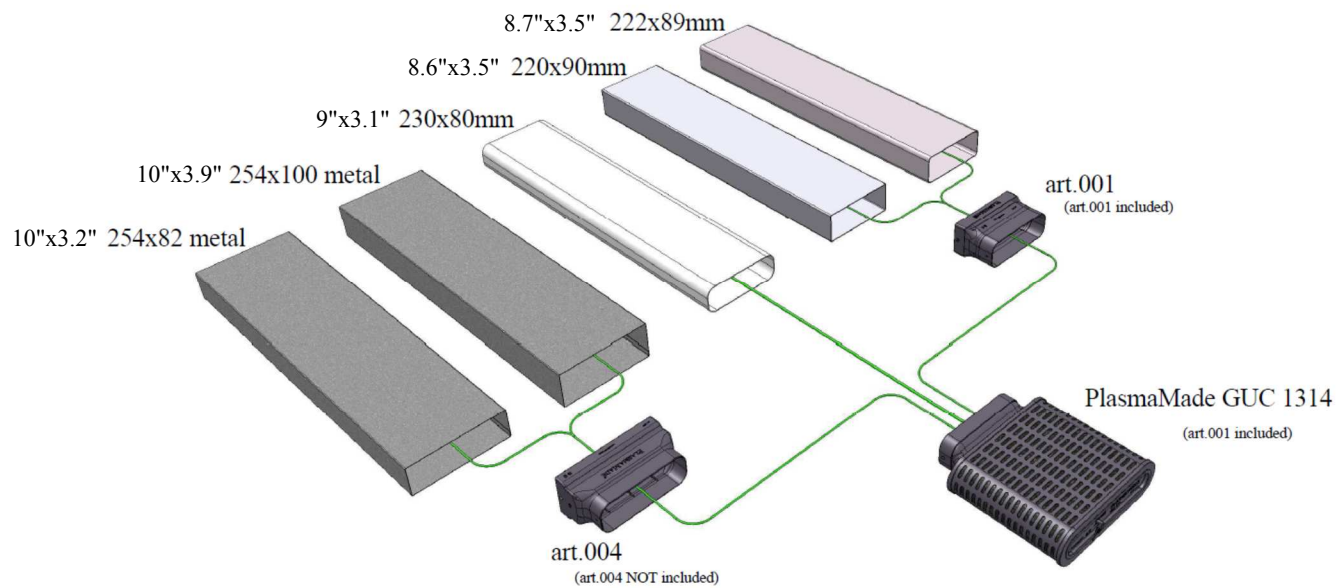

PLASMA MADE[®]

Absolute Science

PlasmaMade GUC 1314

Tube fitting sheet